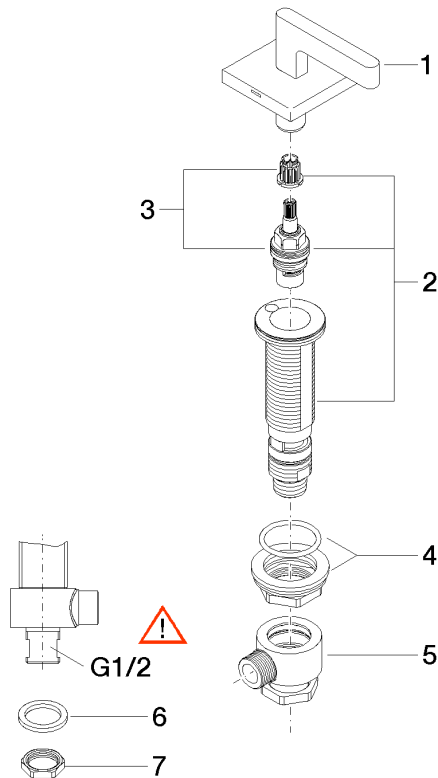

Deck valve anti-clockwise closing cold - Dark Chrome

CL.1

20 000 716

- hole diameter 32 mm
- rosette 60 x 60 mm
- with cold marking

Fits: CL.1, CYO

	Dark Chrome	20 000 716-19
	Chrome	20 000 716-00
	Brushed Platinum	20 000 716-06
	Brushed Durabronze (23kt Gold)	20 000 716-28
	Brushed Champagne (22kt Gold)	20 000 716-46
	Champagne (22kt Gold)	20 000 716-47
	Brushed Dark Platinum	20 000 716-99

20 000 716

mm [inches]

Flow rate chart

20 000 716

Parts for other finishes can be found here: [Chrome](#)

### Spare parts list

No.	Item Number	Name	Quantity used	Delivery time
1	90 20 70 057 01-19	handle ( cold )	1	20
2	04 17 11 058 32 90	side panel	1	2
3	90 90 03 132 00 90	top	1	2
4	04 23 10 032 78 90	fixing set	1	2
5	04 17 11 023 10 90	distributor	1	2
6	09 30 11 059 90	disc	1	2
7	09 23 10 012 90	nut	1	2